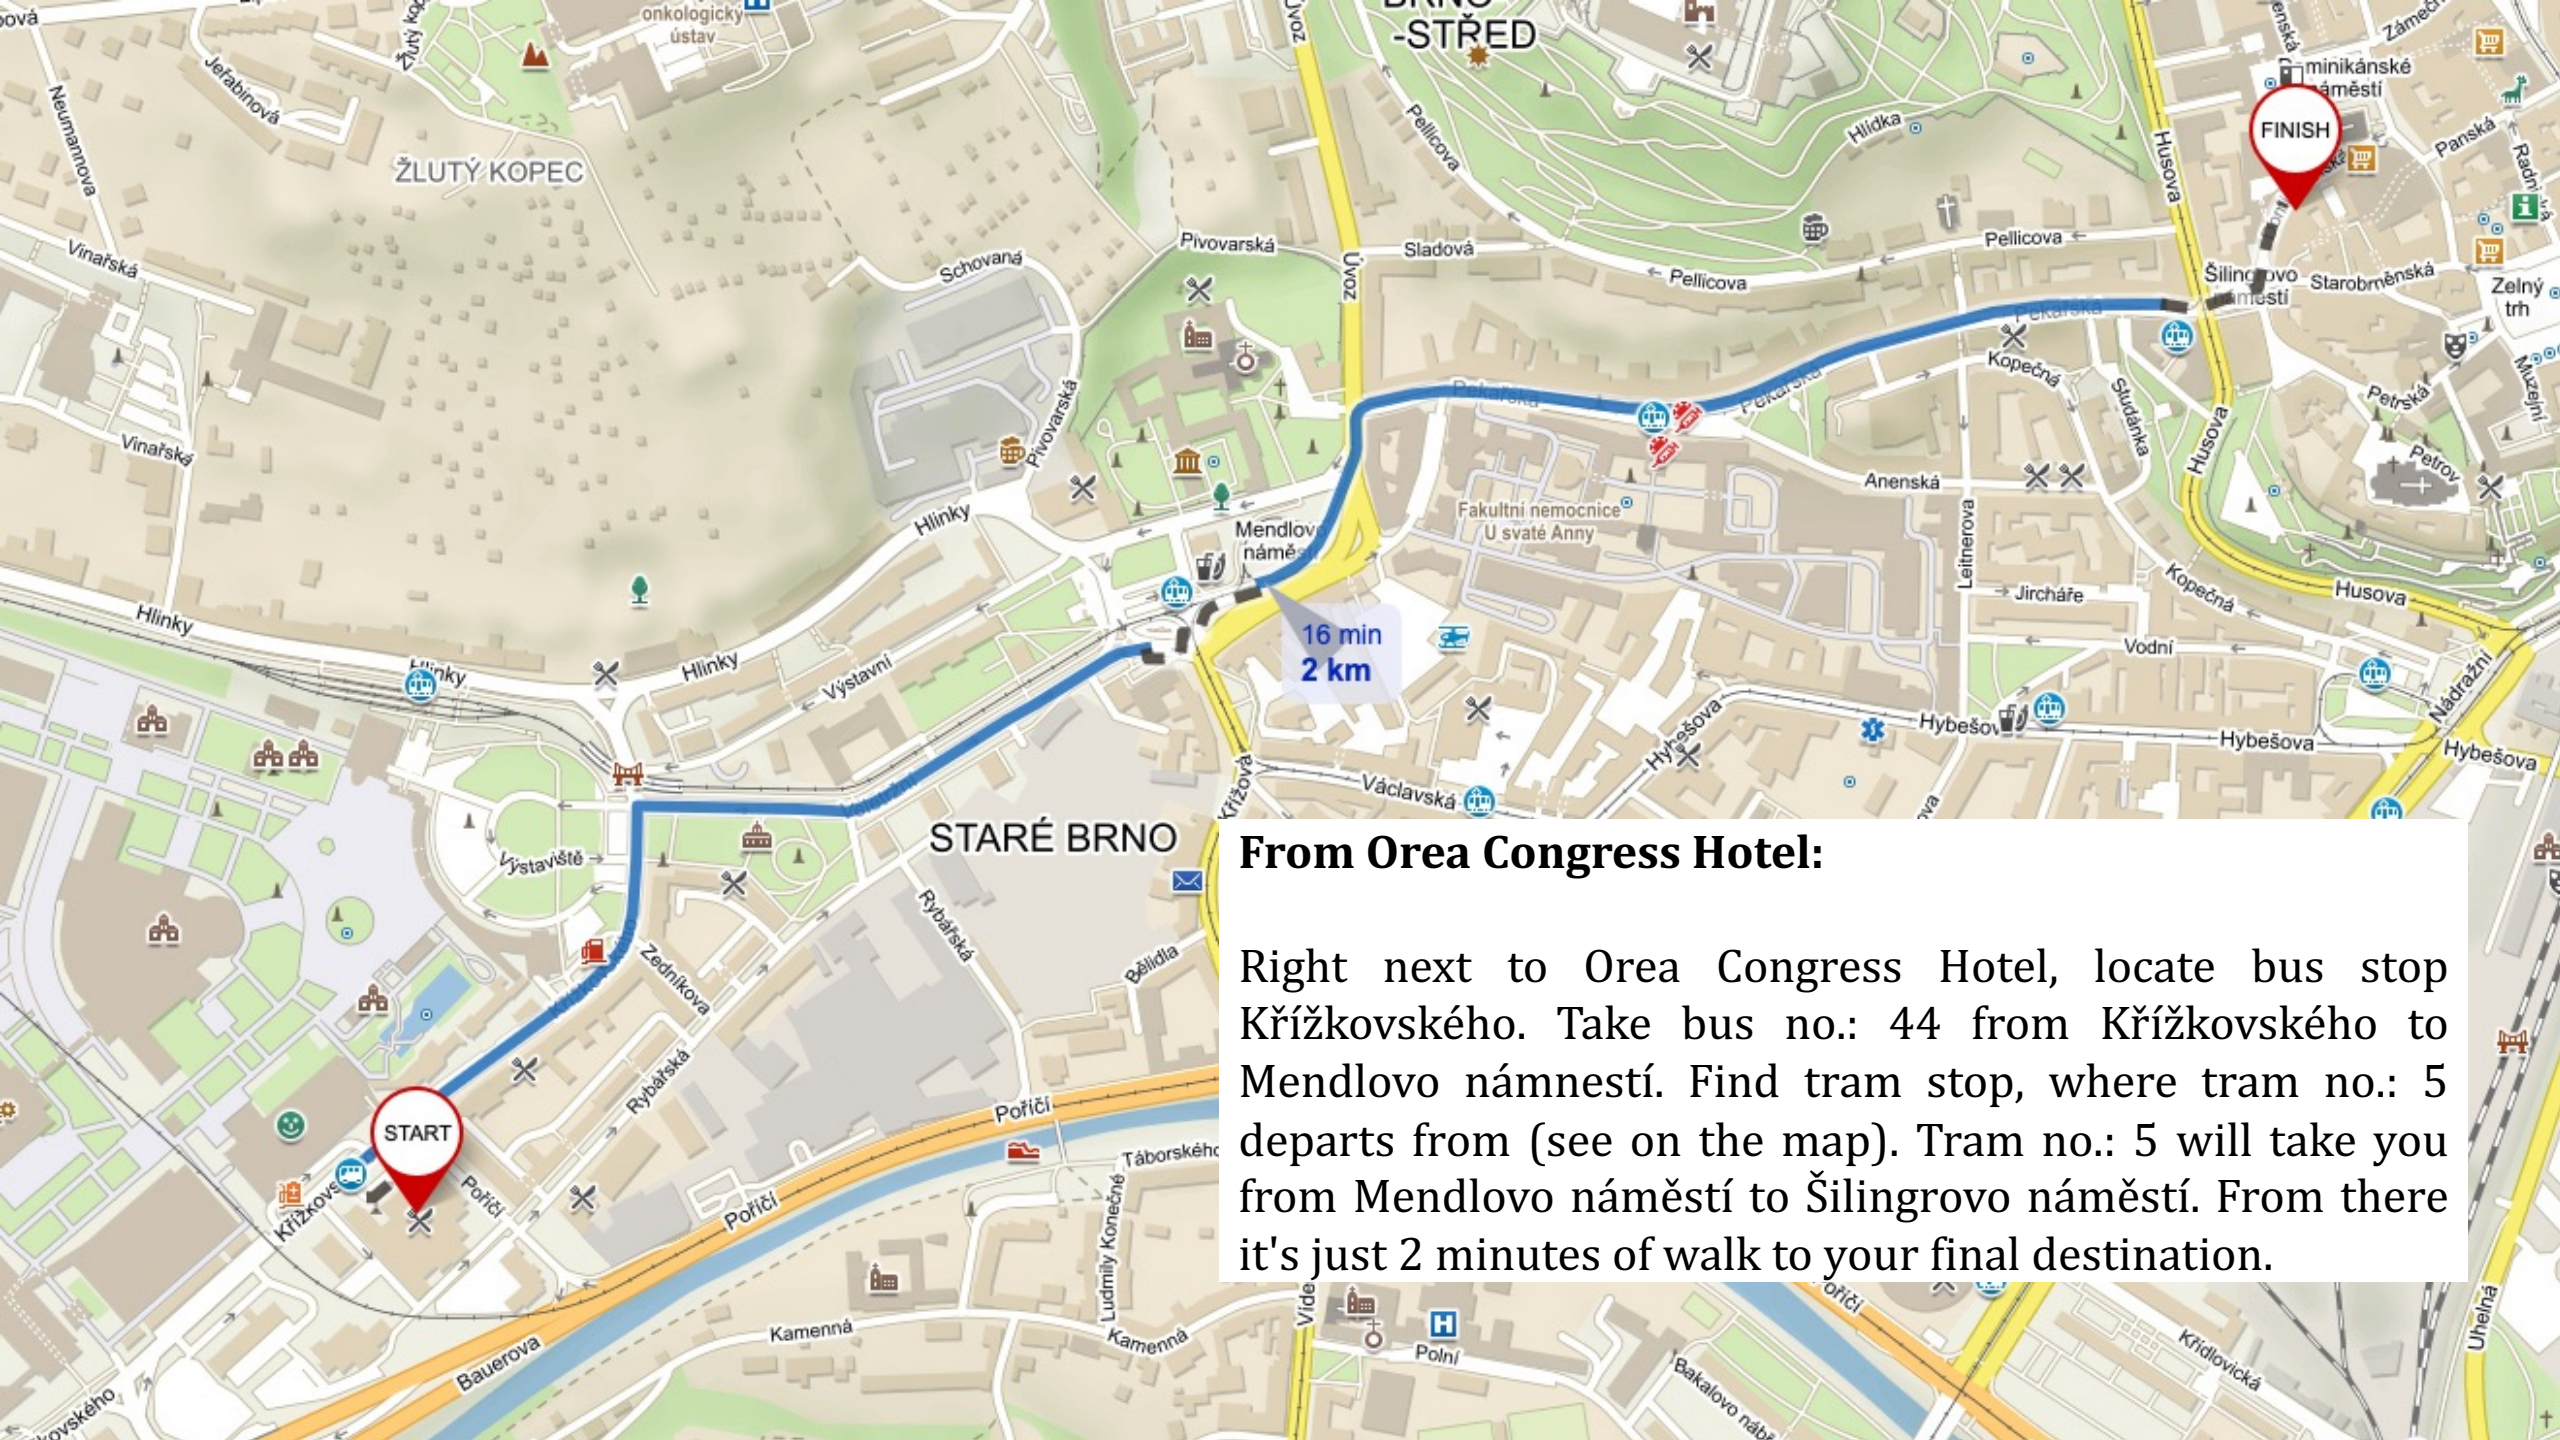

SCAN TO GET EXACT LOCATION OF
BREWERY HOUSE POUPĚ
ON GOOGLE MAPS

From Orea Congress Hotel:

Right next to Orea Congress Hotel, locate bus stop Křížkovského. Take bus no.: 44 from Křížkovského to Mendlovo náměstí. Find tram stop, where tram no.: 5 departs from (see on the map). Tram no.: 5 will take you from Mendlovo náměstí to Šilingrovo náměstí. From there it's just 2 minutes of walk to your final destination.

From Hotel Continental:

From the hotel, continue down to Česká street, locate tram stop for tram no.: 5. From there, ride for about 3 minutes to get to tram station Šilingrovo náměstí. According to the map then locate your final destination.

From Conference venue:

Via the Lipová street, continue down to the tram stop Lipová, near Brno Exhibition Centre. From there, take tram no.: 5 to Šilingrovo náměstí. The final destination will be 2 minutes by walk.

17 min
2.8 km