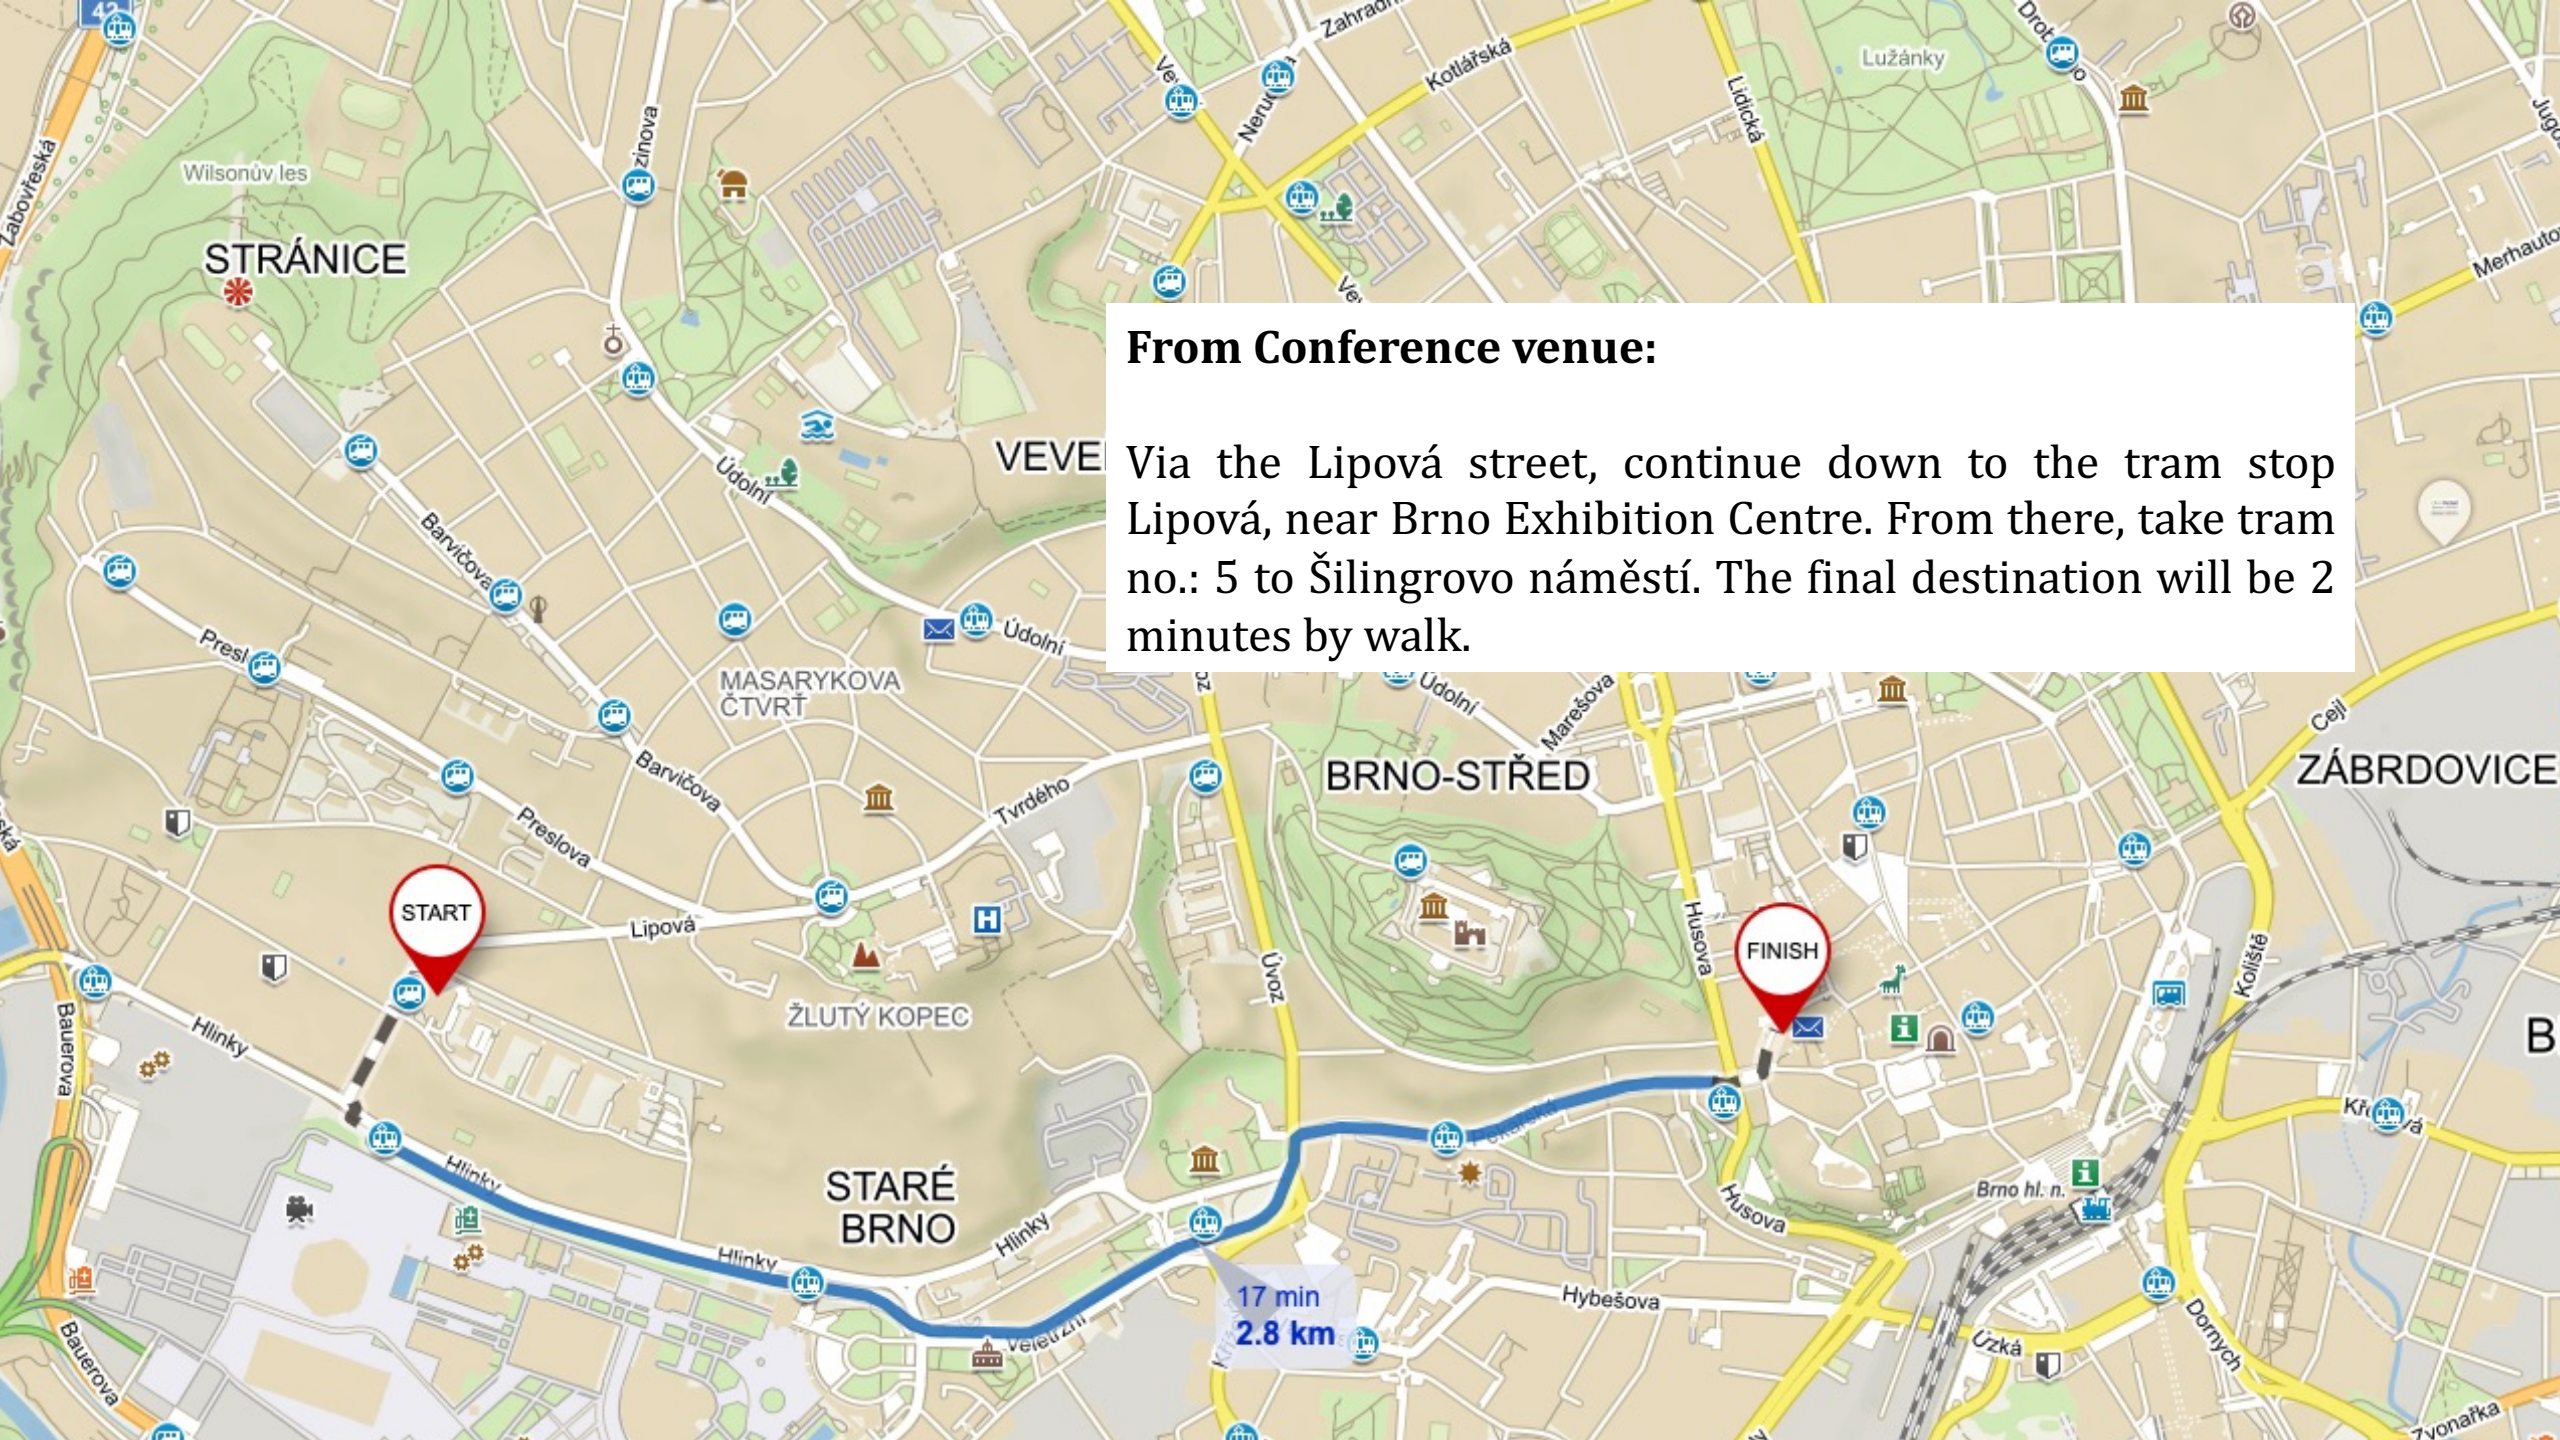

SCAN TO GET EXACT LOCATION OF
BREWERY HOUSE POUPĚ
ON GOOGLE MAPS

From Orea Congress Hotel:

Right next to Orea Congress Hotel, locate bus stop Křížkovského. Take bus no.: 44 from Křížkovského to Mendlovo náměstí. Find tram stop, where tram no.: 5 departs from (see on the map). Tram no.: 5 will take you from Mendlovo náměstí to Šilingrovo náměstí. From there it's just 2 minutes of walk to your final destination.

From Hotel Continental:

From the hotel, continue down to Česká street, locate tram stop for tram no.: 5. From there, ride for about 3 minutes to get to tram station Šilingrovo náměstí. According to the map then locate your final destination.

From Conference venue:

Via the Lipová street, continue down to the tram stop Lipová, near Brno Exhibition Centre. From there, take tram no.: 5 to Šilingrovo náměstí. The final destination will be 2 minutes by walk.

17 min
2.8 km